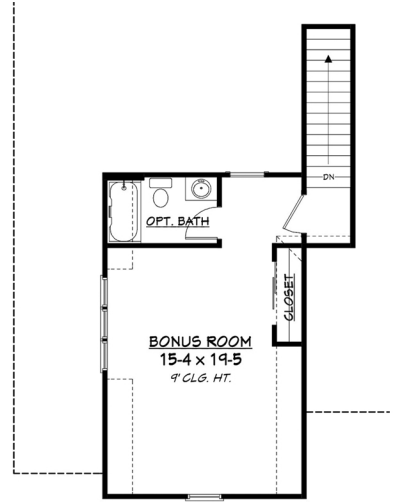

HYCRAFT HOMES

Phone: (936) 899-4999

www.hycrafthomes.com

Bonus Floor Plan

Square footage does not include bonus room.

Meadow Land House Plan

2742-S

- 🏠 2742 Sq Ft.
- 🏠 1.5 Stories
- 🛏️ 4 Bedrooms
- 📏 76-8 Width
- 🚿 3.5 Bathrooms
- 📏 61-10 Depth