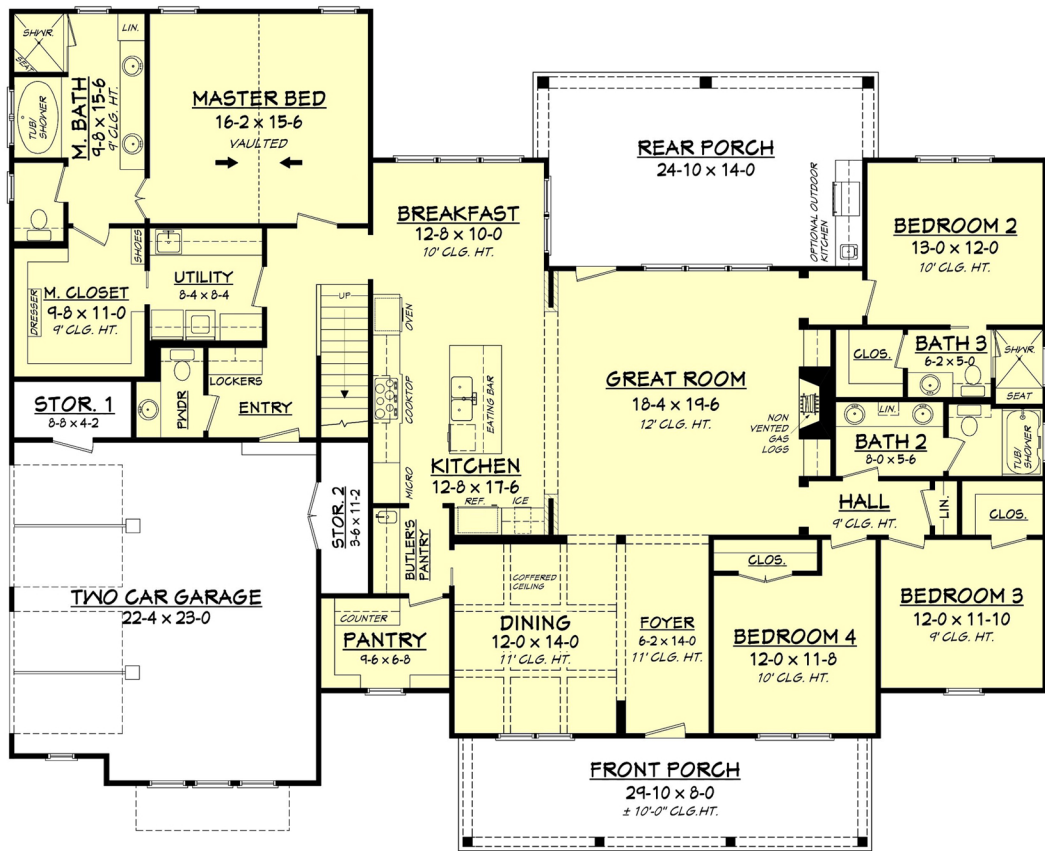

HYCRAFT HOMES

Phone: (936) 899-4999

www.hycrafthomes.com

Bonus Floor Plan

Square footage does not include bonus room.

Meadow Land House Plan

2742-S

- 🏠 2742 Sq Ft.
- 🏠 1.5 Stories
- 🛏️ 4 Bedrooms
- 📏 76-8 Width
- 🚿 3.5 Bathrooms
- 📏 61-10 Depth